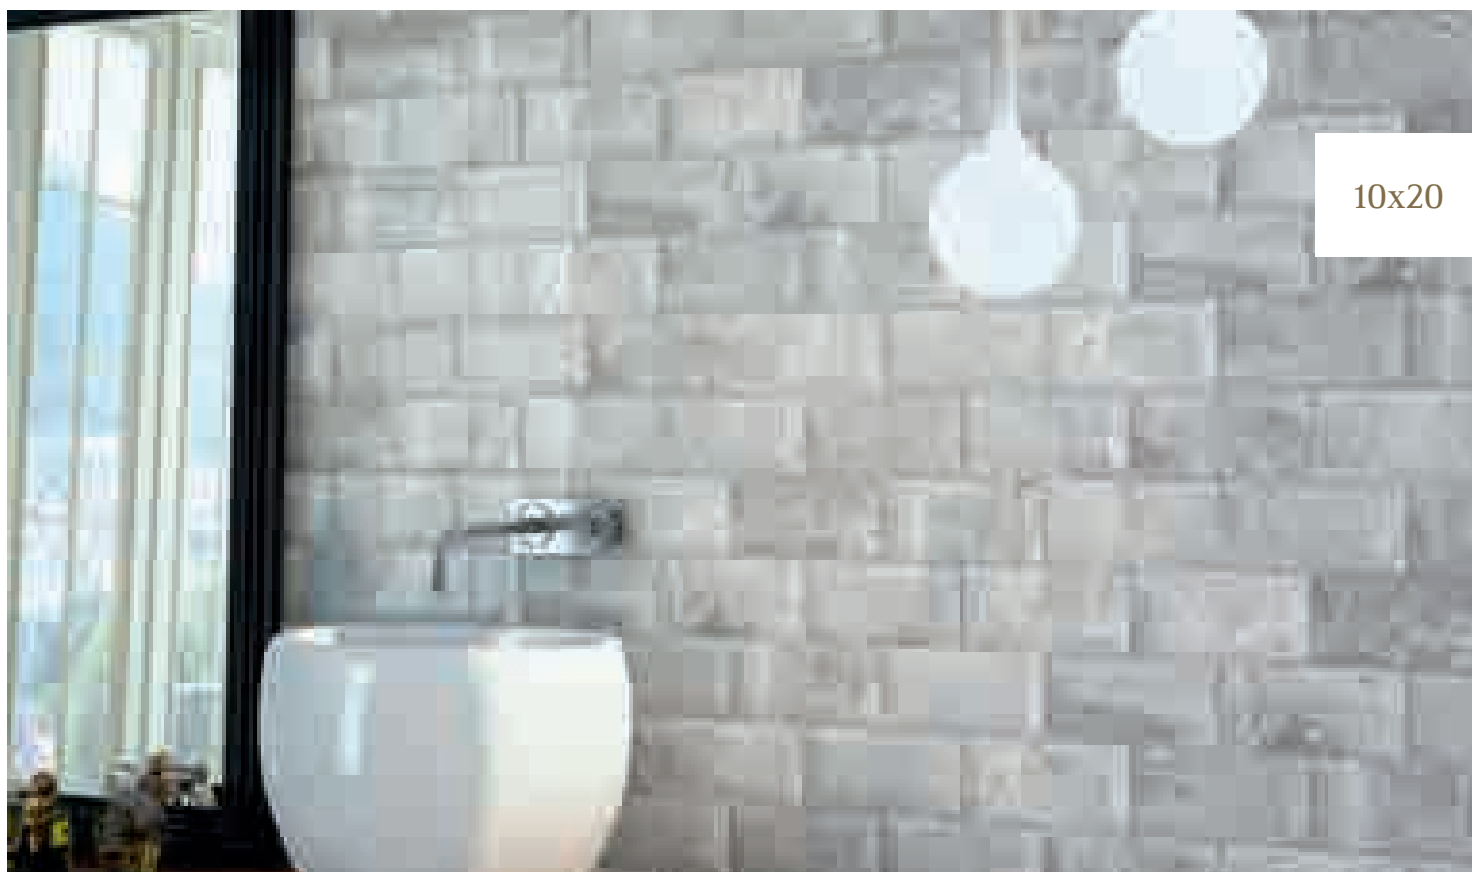

bisel forests gris 10x20